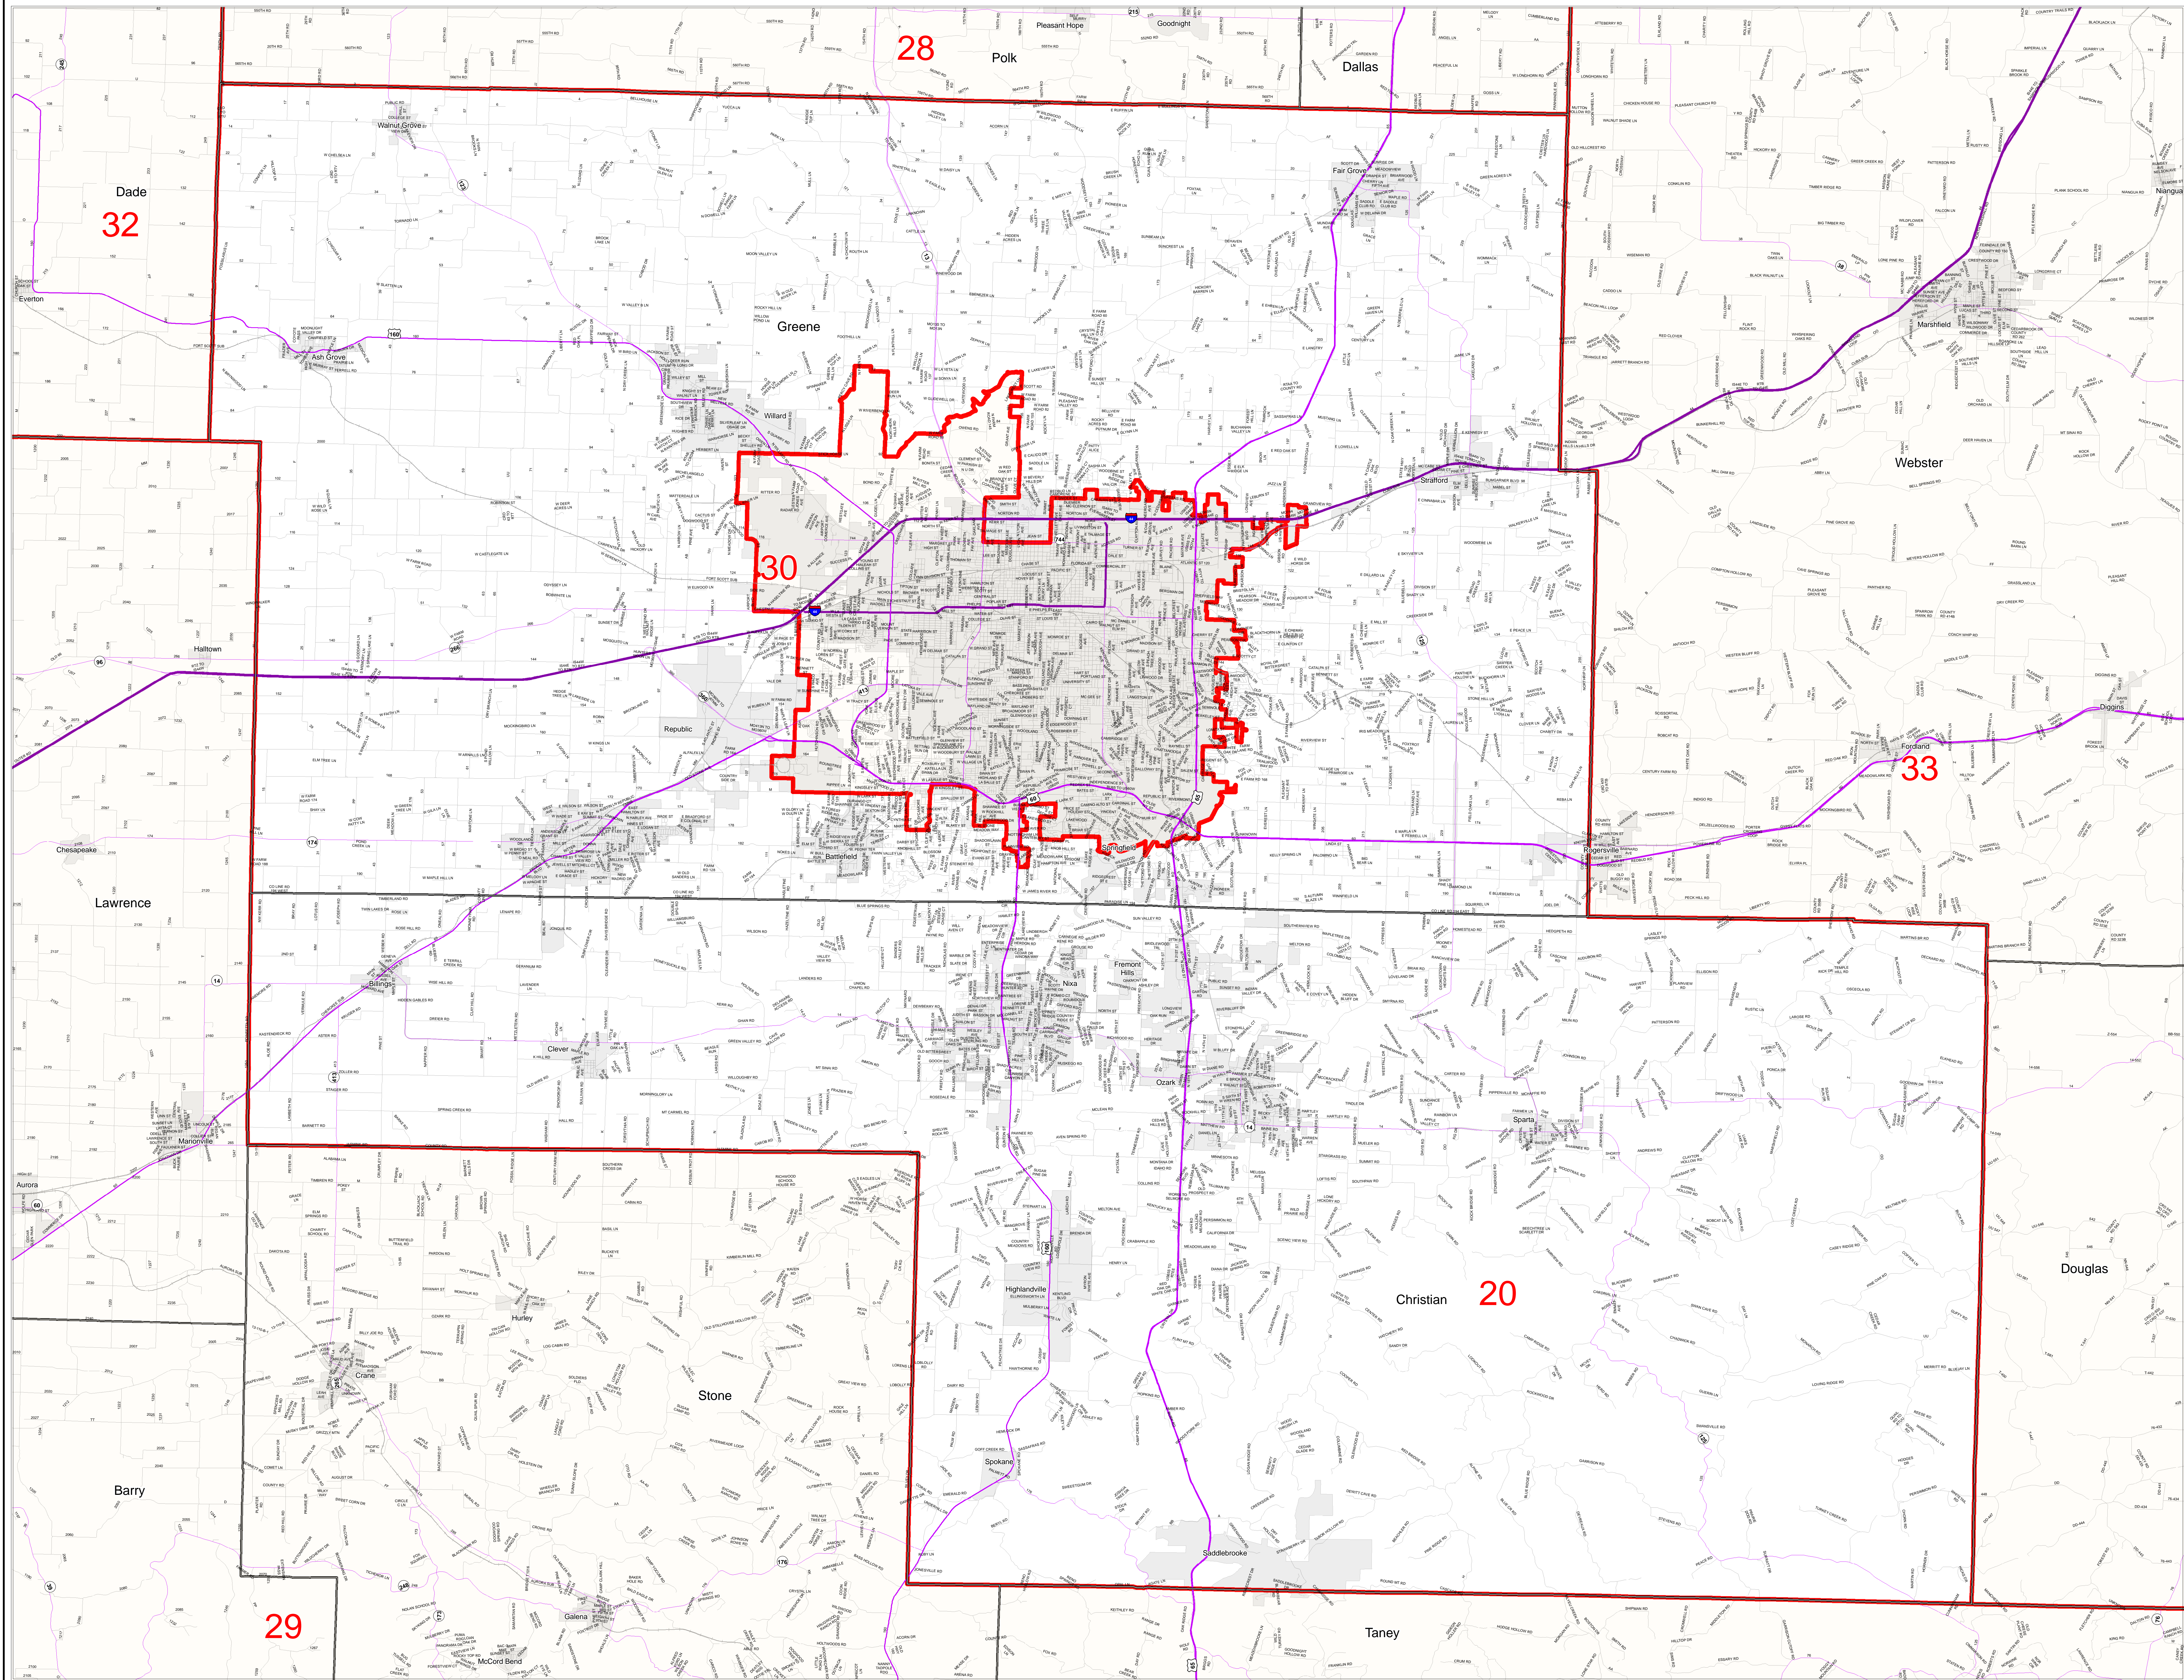

# Missouri State Senate District Number 20

## 2012 Senate Apportionment Commission – Final Plan

- Districts
- Counties
- Interstates
- U.S. Highways
- MO Highways
- Streets
- Incorporated Places\*
- Area Outside of Featured District

\*Includes census designated places (CDPs).